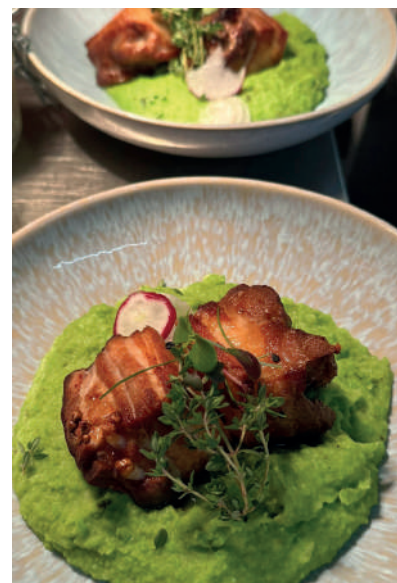

The logo for TIVO is rendered in white against a background of green palm fronds. The letters 'T', 'I', and 'V' are solid white, while the 'O' is a white outline of a circle. The background consists of numerous palm fronds radiating from a central point, creating a sense of depth and texture.

TIVO VIBE

TIVO OUTSIDE

TIVO TENNIS

TIVO FOOD

TIVO (FUN) FACTS

CAPACITY

SIZE INSIDE: 90 QM

SIZE OUTSIDE: 200 QM