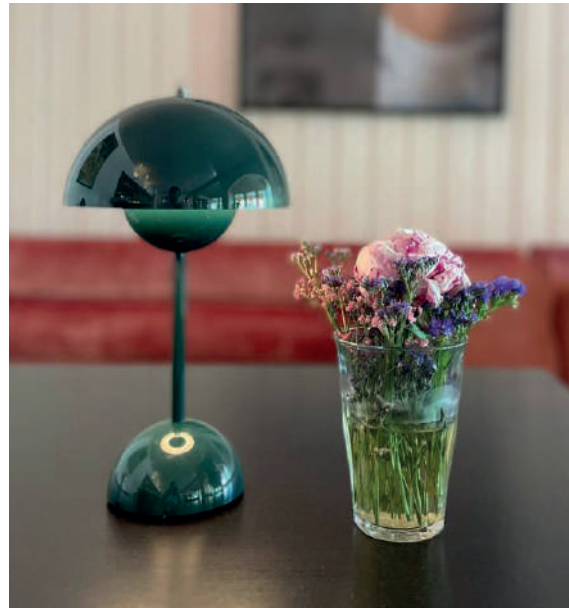

TIVO INSIDE